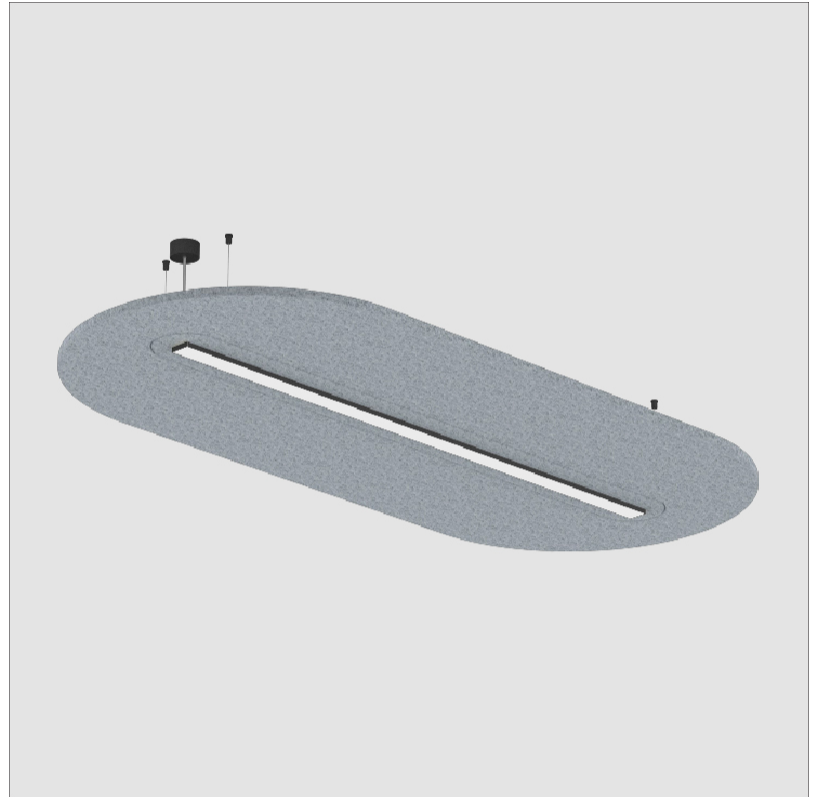

Diffuser: [PMMA - Opal / Clear / Microprism / Clear Microprism / Wallwash Double Asymmetric / Glare Control / Black Raster / Black Raster / Wallwash Left / Wallwash Right](#)

Fixture Finish: [SSR / BKV / CWI / CRY / HAB / UFT / ITA / RUA / FTG / MYG / LOD / PUS / FRO / FUP / KIA / POP / BLS / SPG / MEY / GOH / CHC / COM / ABZ / JAG / OBR / MOS / ROR](#)

Holder Finish: [SSR / BKV / CWI / CRY / HAB / LAG / UFT / ITA / RUA / RUR / MIC / FTG / MYG / TWT / LOD / PUS / FRO / FUP / KIA / POP / BLS / SPG / MEY / GOH / GUM / CHC / COM / ABZ / JAG](#)

Accent Finish: [OPL / MPM / CMP / BKR / WHR / GCL / WWR / WWL / WDA](#)
Acoustic Finish: [SFW / CYW / SEE / SYN / MTS / PMB / TTN / CYB / STO / DPE / BES / SHB / ARE / ANE / VRD / CRF](#)

Fixture Material: [Acoustic / Aluminum / PMMA](#)

Primary Material: [Acoustic](#)

Cable Details: [2000mm/78 3/4" or 6000mm/236 1/4" Cable, - Transparent](#)

ELECTRICAL

Lamp Type: [LED](#)
Input Wattage (W): [38.7](#)
Total Output Wattage (W): [35.5](#)
Dimming: [Non-dimming / DALI Dimming / MATTER Dimming](#)
Driver Included: [No](#)
Driver Location: [Remote](#)
Driver Class: [Class 2](#)
Input Voltage (V): [120 - 277](#)
Upon Request: [0 - 10V Dimming / Phase Dimming](#)

LED

Color Temperature (°K): [2700 / 3000 / 3500 / 4000](#)
Max. Delivered Lumen (lm): [Max 5540](#)
Nominal Lumen (lm): [Max 6420](#)
CRI: [>90 CRI](#)
Lamp Life (hrs): [50000](#)

OPTICAL

RATINGS AND CERTIFICATIONS

Certified By: [Certified for North American Standards](#)

IP Rating: [IP20](#)

© 2026, T 1800-388-3382, F 416-247-9319, www.zaneen.com