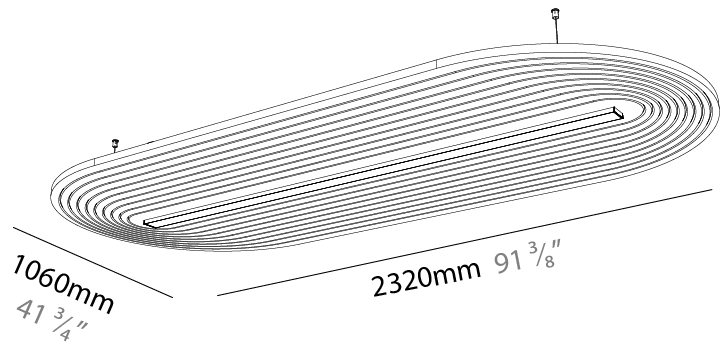

Holder Finish: [SSR / BKV / CWI / CRY / HAB / LAG / UFT / ITA / RUA / RUR / MIC / FTG / MYG / TWT / LOD / PUS / FRO / FUP / KIA / POP / BLS / SPG / MEY / GOH / GUM / CHC / COM / ABZ / JAG](#)

Accent Finish: [OPL / MPM / CMP / BKR / WHR / GCL / WWR / WWL / WDA](#)

Acoustic Finish: [SFW / CYW / SEE / SYN / MTS / PMB / TTN / CYB / STO / DPE / BES / SHB / ARE / ANE / VRD / CRF](#)

Fixture Material: [Acoustic / Aluminum / PMMA](#)

Primary Material: [Acoustic](#)

Cable Details: [2000mm/78 3/4" or 6000mm/236 1/4" Cable, - Transparent](#)

ELECTRICAL

Lamp Type: [LED](#)
Input Wattage (W): [38.7](#)
Total Output Wattage (W): [35.5](#)
Dimming: [Non-dimming / DALI Dimming / MATTER Dimming](#)
Driver Included: [No](#)
Driver Location: [Remote](#)
Driver Class: [Class 2](#)
Input Voltage (V): [120 - 277](#)
Upon Request: [0 - 10V Dimming / Phase Dimming](#)

LED

Color Temperature (°K): [2700 / 3000 / 3500 / 4000](#)
Max. Delivered Lumen (lm): [Max 5540](#)
Nominal Lumen (lm): [Max 6420](#)
CRI: [>90 CRI](#)
Lamp Life (hrs): [50000](#)

OPTICAL

RATINGS AND CERTIFICATIONS

Certified By: [Certified for North American Standards](#)

IP Rating: [IP20](#) © 2026, T 1800-388-3382, F 416-247-9319, www.zaneen.com

Available for International specifications by adding 'INT' at the end of the existing Model #. For assistance on 'custom' specifications, contact zteam@zaneen.com. In a constant effort to supply the best product, we reserve the right to change specifications or materials without notice. The most recent specification sheets are found at zaneen.com