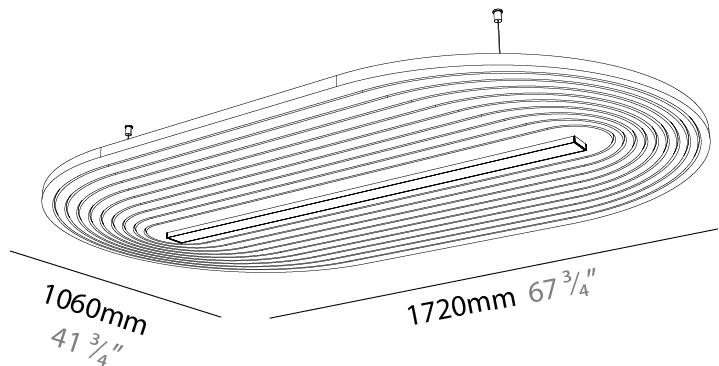

Holder Finish: [SSR / BKV / CWI / CRY / HAB / LAG / UFT / ITA / RUA / RUR / MIC / FTG / MYG / TWT / LOD / PUS / FRO / FUP / KIA / POP / BLS / SPG / MEY / GOH / GUM / CHC / COM / ABZ / JAG](#)

Accent Finish: [OPL / MPM / CMP / BKR / WHR / GCL / WWR / WWL / WDA](#)

Acoustic Finish: [SFW / CYW / SEE / SYN / MTS / PMB / TTN / CYB / STO / DPE / BES / SHB / ARE / ANE / VRD / CRF](#)

Fixture Material: [Acoustic / Aluminum / PMMA](#)

Primary Material: [Acoustic](#)

Cable Details: [2000mm/78 3/4" or 6000mm/236 1/4" Cable, - Transparent](#)

ELECTRICAL

Lamp Type: LED
Input Wattage (W): 47.3
Total Output Wattage (W): 42.7
Dimming: [Non-dimming / DALI Dimming / MATTER Dimming](#)
Driver Included: No
Driver Location: Remote
Driver Class: Class 2
Input Voltage (V): 120 - 277
Upon Request: [0 - 10V Dimming / Phase Dimming](#)

LED

Color Temperature (°K): [2700 / 3000 / 3500 / 4000](#)
Max. Delivered Lumen (lm): Max 6567
Nominal Lumen (lm): Max 7840
CRI: >90 CRI
Lamp Life (hrs): 50000

OPTICAL

RATINGS AND CERTIFICATIONS

Certified By: Certified for North American Standards

IP Rating: [IP20](#)

Available for International specifications by adding 'INT' at the end of the existing Model #. For assistance on 'custom' specifications, contact zteam@zaneen.com.

In a constant effort to supply the best product, we reserve the right to change specifications or materials without notice. The most recent specification sheets are found at zaneen.com