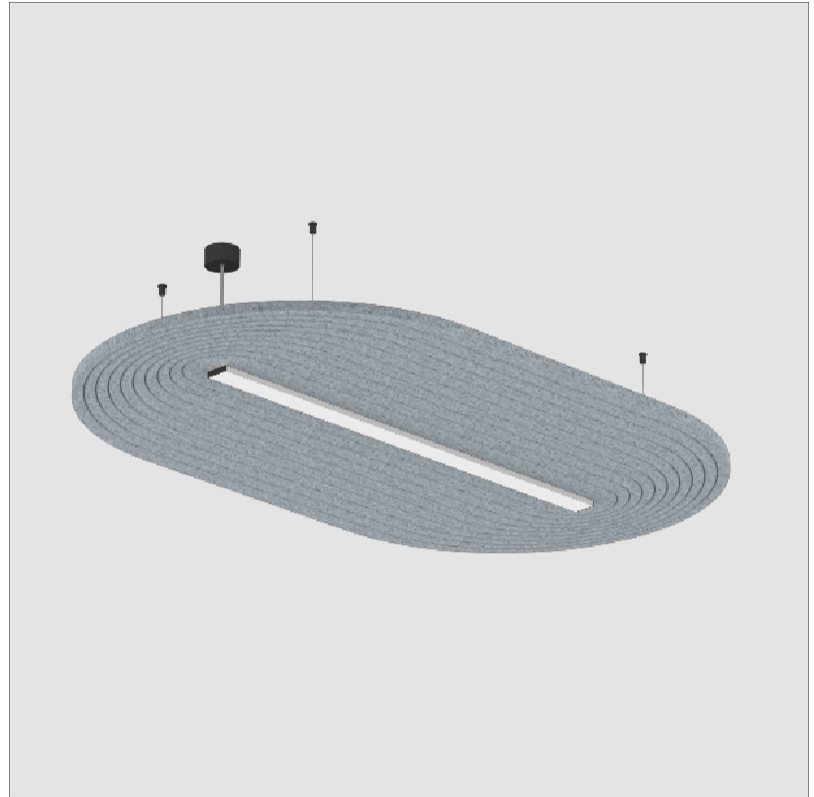

Holder Finish: [SSR / BKV / CWI / CRY / HAB / LAG / UFT / ITA / RUA / RUR / MIC / FTG / MYG / TWT / LOD / PUS / FRO / FUP / KIA / POP / BLS / SPG / MEY / GOH / GUM / CHC / COM / ABZ / JAG](#)

Accent Finish: [OPL / MPM / CMP / BKR / WHR / GCL / WWR / WWL / WDA](#)

Acoustic Finish: [SFW / CYW / SEE / SYN / MTS / PMB / TTN / CYB / STO / DPE / BES / SHB / ARE / ANE / VRD / CRF](#)

Fixture Material: [Acoustic / Aluminum / PMMA](#)

Primary Material: [Acoustic](#)

Cable Details: [2000mm/78 3/4" or 6000mm/236 1/4" Cable, - Transparent](#)

ELECTRICAL

Lamp Type: LED
Input Wattage (W): 47.3
Total Output Wattage (W): 42.7
Dimming: [Non-dimming / DALI Dimming / MATTER Dimming](#)
Driver Included: No
Driver Location: Remote
Driver Class: Class 2
Input Voltage (V): 120 - 277
Upon Request: [0 - 10V Dimming / Phase Dimming](#)

LED

Color Temperature (°K): [2700 / 3000 / 3500 / 4000](#)
Max. Delivered Lumen (lm): Max 6567
Nominal Lumen (lm): Max 7840
CRI: >90 CRI
Lamp Life (hrs): 50000

OPTICAL

RATINGS AND CERTIFICATIONS

Certified By: Certified for North American Standards

IP Rating: [IP20](#)

Available for International specifications by adding 'INT' at the end of the existing Model #. For assistance on 'custom' specifications, contact zteam@zaneen.com.

In a constant effort to supply the best product, we reserve the right to change specifications or materials without notice. The most recent specification sheets are found at zaneen.com