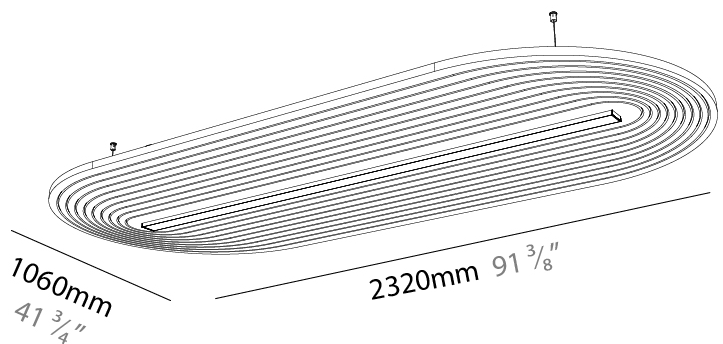

Holder Finish: [SSR / BKV / CWI / CRY / HAB / LAG / UFT / ITA / RUA / RUR / MIC / FTG / MYG / TWT / LOD / PUS / FRO / FUP / KIA / POP / BLS / SPG / MEY / GOH / GUM / CHC / COM / ABZ / JAG](#)

Accent Finish: [OPL / MPM / CMP / BKR / WHR / GCL / WWR / WWL / WDA](#)

Acoustic Finish: [SFW / CYW / SEE / SYN / MTS / PMB / TTN / CYB / STO / DPE / BES / SHB / ARE / ANE / VRD / CRF](#)

Fixture Material: [Acoustic / Aluminum / PMMA](#)

Primary Material: [Acoustic](#)

Cable Details: [2000mm/78 3/4" or 6000mm/236 1/4" Cable, - Transparent](#)

ELECTRICAL

Lamp Type: LED
Input Wattage (W): 73.1
Total Output Wattage (W): 66.3
Dimming: [Non-dimming / DALI Dimming / MATTER Dimming](#)
Driver Included: No
Driver Location: Remote
Driver Class: Class 2
Input Voltage (V): 120 - 277
Upon Request: [0 - 10V Dimming / Phase Dimming](#)

LED

Color Temperature (°K): [2700 / 3000 / 3500 / 4000](#)
Max. Delivered Lumen (lm): Max 10140
Nominal Lumen (lm): Max 12120
CRI: >90 CRI
Lamp Life (hrs): 50000

OPTICAL

RATINGS AND CERTIFICATIONS

Certified By: Certified for North American Standards

IP Rating: [IP20](#) © 2026, T 1800-388-3382, F 416-247-9319, www.zaneen.com

Available for International specifications by adding 'INT' at the end of the existing Model #. For assistance on 'custom' specifications, contact zteam@zaneen.com. In a constant effort to supply the best product, we reserve the right to change specifications or materials without notice. The most recent specification sheets are found at zaneen.com