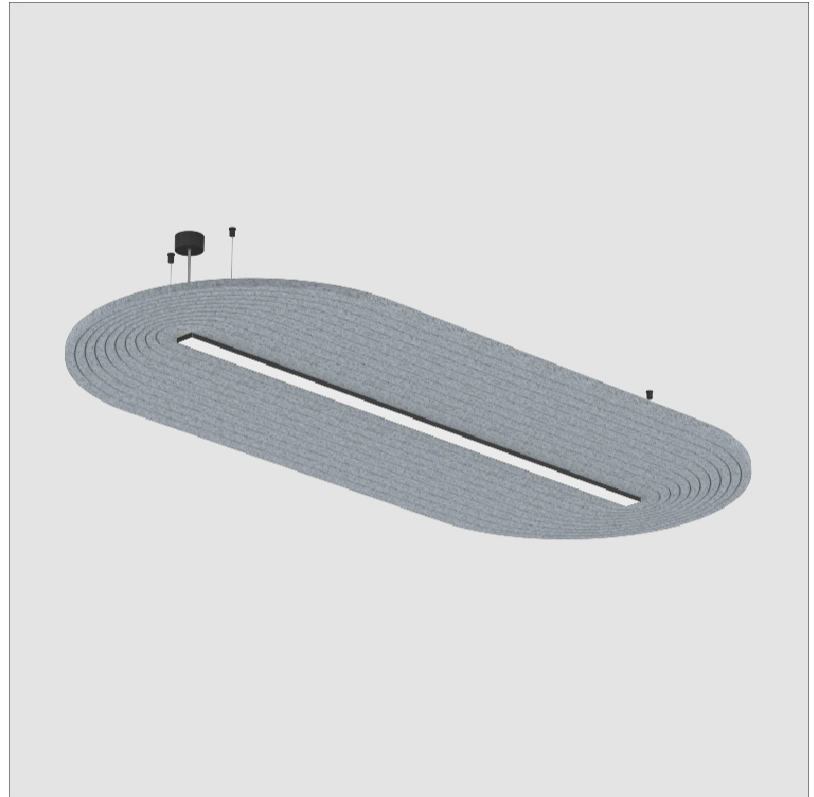

Holder Finish: [SSR / BKV / CWI / CRY / HAB / LAG / UFT / ITA / RUA / RUR / MIC / FTG / MYG / TWT / LOD / PUS / FRO / FUP / KIA / POP / BLS / SPG / MEY / GOH / GUM / CHC / COM / ABZ / JAG](#)

Accent Finish: [OPL / MPM / CMP / BKR / WHR / GCL / WWR / WWL / WDA](#)

Acoustic Finish: [SFW / CYW / SEE / SYN / MTS / PMB / TTN / CYB / STO / DPE / BES / SHB / ARE / ANE / VRD / CRF](#)

Fixture Material: [Acoustic / Aluminum / PMMA](#)

Primary Material: [Acoustic](#)

Cable Details: [2000mm/78 3/4" or 6000mm/236 1/4" Cable, - Transparent](#)

ELECTRICAL

Lamp Type: [LED](#)
Input Wattage (W): [38.7](#)
Total Output Wattage (W): [35.5](#)
Dimming: [Non-dimming / DALI Dimming / MATTER Dimming](#)
Driver Included: [No](#)
Driver Location: [Remote](#)
Driver Class: [Class 2](#)
Input Voltage (V): [120 - 277](#)
Upon Request: [0 - 10V Dimming / Phase Dimming](#)

LED

Color Temperature (°K): [2700 / 3000 / 3500 / 4000](#)
Max. Delivered Lumen (lm): [Max 5540](#)
Nominal Lumen (lm): [Max 6420](#)
CRI: [>90 CRI](#)
Lamp Life (hrs): [50000](#)

OPTICAL

RATINGS AND CERTIFICATIONS

Certified By: [Certified for North American Standards](#)

IP Rating: [IP20](#) © 2026, T 1800-388-3382, F 416-247-9319, www.zaneen.com

Available for International specifications by adding 'INT' at the end of the existing Model #. For assistance on 'custom' specifications, contact zteam@zaneen.com. In a constant effort to supply the best product, we reserve the right to change specifications or materials without notice. The most recent specification sheets are found at zaneen.com