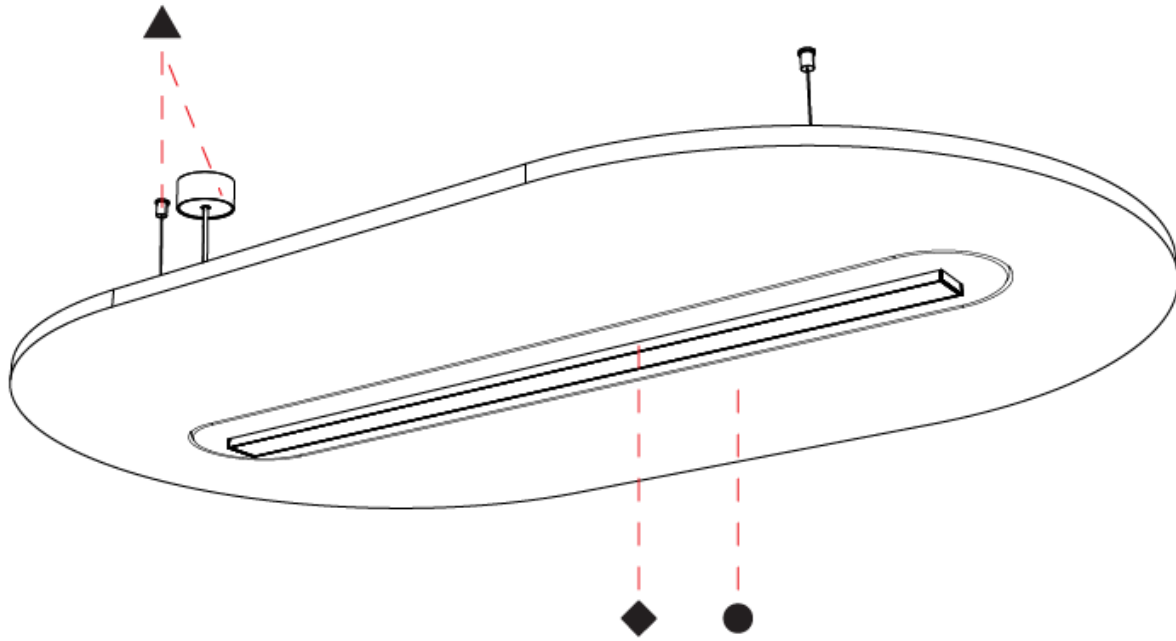

SERENII ROUND SUSPENSION

A3001178-

PROJECT	_____
TYPE	_____
SPECIFIER	_____
QUANTITY	_____
DATE	_____

A