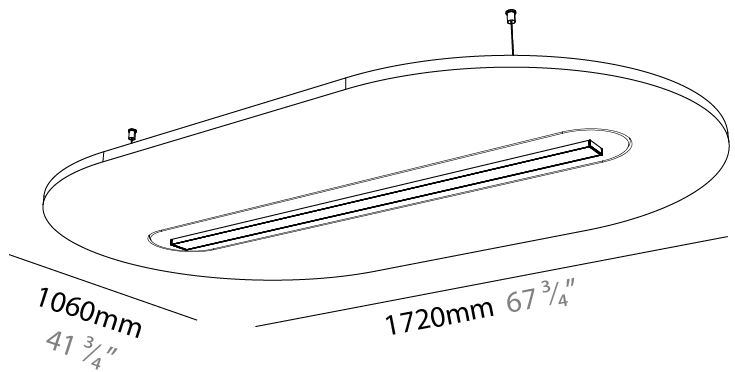

Holder Finish: [SSR / BKV / CWI / CRY / HAB / LAG / UFT / ITA / RUA / RUR / MIC / FTG / MYG / TWT / LOD / PUS / FRO / FUP / KIA / POP / BLS / SPG / MEY / GOH / GUM / CHC / COM / ABZ / JAG](#)

Accent Finish: [OPL / MPM / CMP / BKR / WHR / GCL / WWR / WWL / WDA](#)

Acoustic Finish: [SFW / CYW / SEE / SYN / MTS / PMB / TTN / CYB / STO / DPE / BES / SHB / ARE / ANE / VRD / CRF](#)

Fixture Material: [Acoustic / Aluminum / PMMA](#)

Primary Material: [Acoustic](#)

Cable Details: [2000mm/78 3/4" or 6000mm/236 1/4" Cable, - Transparent](#)

ELECTRICAL

Lamp Type: LED
Input Wattage (W): 47.3
Total Output Wattage (W): 42.7
Dimming: [Non-dimming / DALI Dimming / MATTER Dimming](#)
Driver Included: No
Driver Location: Remote
Driver Class: Class 2
Input Voltage (V): 120 - 277
Upon Request: [0 - 10V Dimming / Phase Dimming](#)

LED

Color Temperature (°K): [2700 / 3000 / 3500 / 4000](#)
Max. Delivered Lumen (lm): Max 6567
Nominal Lumen (lm): Max 7840
CRI: >90 CRI
Lamp Life (hrs): 50000

OPTICAL

RATINGS AND CERTIFICATIONS

Certified By: Certified for North American Standards

© 2026, T 1800-388-3382, F 416-247-9319, www.zaneen.com

Available for International specifications by adding 'INT' at the end of the existing Model #. For assistance on 'custom' specifications, contact zteam@zaneen.com. In a constant effort to supply the best product, we reserve the right to change specifications or materials without notice. The most recent specification sheets are found at zaneen.com