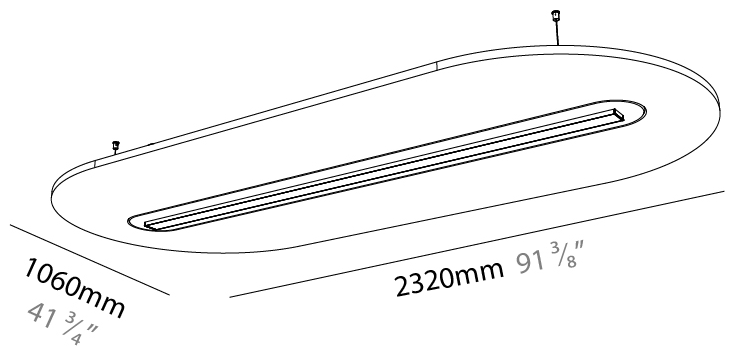

Diffuser: [PMMA - Opal / Clear / Microprism / Clear Microprism / Wallwash Double Asymmetric / Glare Control / Black Raster / Black Raster / Wallwash Left / Wallwash Right](#)

Fixture Finish: [SSR / BKV / CWI / CRY / HAB / UFT / ITA / RUA / FTG / MYG / LOD / PUS / FRO / FUP / KIA / POP / BLS / SPG / MEY / GOH / CHC / COM / ABZ / JAG / OBR / MOS / ROR](#)

Holder Finish: [SSR / BKV / CWI / CRY / HAB / LAG / UFT / ITA / RUA / RUR / MIC / FTG / MYG / TWT / LOD / PUS / FRO / FUP / KIA / POP / BLS / SPG / MEY / GOH / GUM / CHC / COM / ABZ / JAG](#)

Accent Finish: [OPL / MPM / CMP / BKR / WHR / GCL / WWR / WWL / WDA](#)
Acoustic Finish: [SFW / CYW / SEE / SYN / MTS / PMB / TTN / CYB / STO / DPE / BES / SHB / ARE / ANE / VRD / CRF](#)

Fixture Material: [Acoustic / Aluminum / PMMA](#)

Primary Material: [Acoustic](#)

Cable Details: [2000mm/78 3/4" or 6000mm/236 1/4" Cable, - Transparent](#)

ELECTRICAL

Lamp Type: [LED](#)
Input Wattage (W): [38.7](#)
Total Output Wattage (W): [35.5](#)
Dimming: [Non-dimming / DALI Dimming / MATTER Dimming](#)
Driver Included: [No](#)
Driver Location: [Remote](#)
Driver Class: [Class 2](#)
Input Voltage (V): [120 - 277](#)
Upon Request: [0 - 10V Dimming / Phase Dimming](#)

LED

Color Temperature (°K): [2700 / 3000 / 3500 / 4000](#)
Max. Delivered Lumen (lm): [Max 5540](#)
Nominal Lumen (lm): [Max 6420](#)
CRI: [>90 CRI](#)
Lamp Life (hrs): [50000](#)

OPTICAL

RATINGS AND CERTIFICATIONS

Certified By: [Certified for North American Standards](#)

IP Rating: [IP20](#)

© 2026, T 1800-388-3382, F 416-247-9319, www.zaneen.com