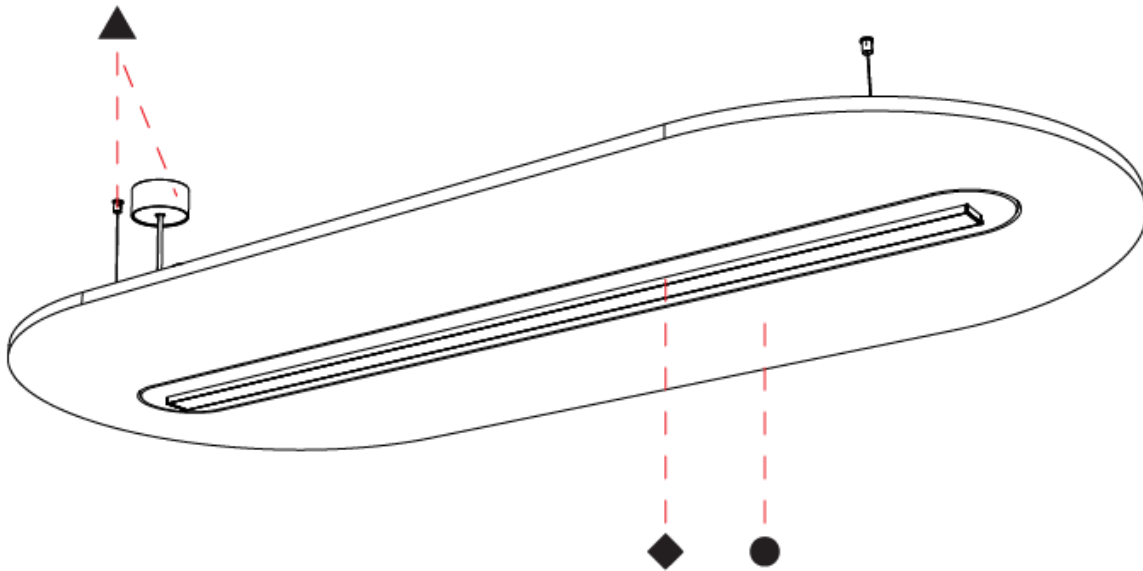

SERENII ROUND SUSPENSION

A3001181-

PROJECT	_____
TYPE	_____
SPECIFIER	_____
QUANTITY	_____
DATE	_____

A