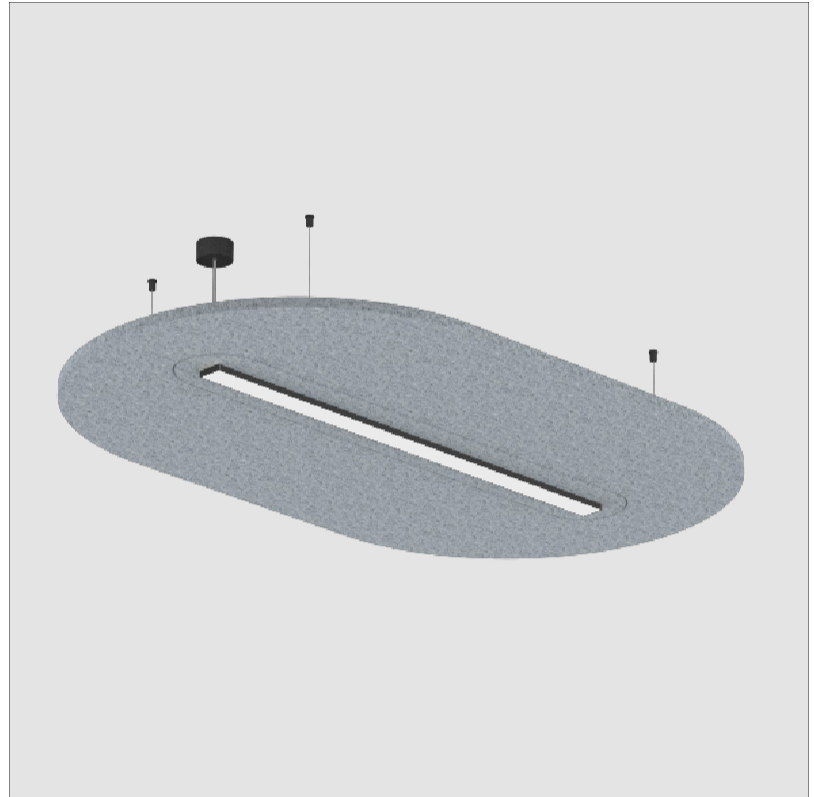

Holder Finish: [SSR / BKV / CWI / CRY / HAB / LAG / UFT / ITA / RUA / RUR / MIC / FTG / MYG / TWT / LOD / PUS / FRO / FUP / KIA / POP / BLS / SPG / MEY / GOH / GUM / CHC / COM / ABZ / JAG](#)

Accent Finish: [OPL / MPM / CMP / BKR / WHR / GCL / WWR / WWL / WDA](#)

Acoustic Finish: [SFW / CYW / SEE / SYN / MTS / PMB / TTN / CYB / STO / DPE / BES / SHB / ARE / ANE / VRD / CRF](#)

Fixture Material: [Acoustic / Aluminum / PMMA](#)

Primary Material: [Acoustic](#)

Cable Details: [2000mm/78 3/4" or 6000mm/236 1/4" Cable, - Transparent](#)

ELECTRICAL

Lamp Type: LED
Input Wattage (W): 47.3
Total Output Wattage (W): 42.7
Dimming: [Non-dimming / DALI Dimming / MATTER Dimming](#)
Driver Included: No
Driver Location: Remote
Driver Class: Class 2
Input Voltage (V): 120 - 277
Upon Request: [0 - 10V Dimming / Phase Dimming](#)

LED

Color Temperature (°K): [2700 / 3000 / 3500 / 4000](#)
Max. Delivered Lumen (lm): Max 6567
Nominal Lumen (lm): Max 7840
CRI: >90 CRI
Lamp Life (hrs): 50000

OPTICAL

RATINGS AND CERTIFICATIONS

Certified By: Certified for North American Standards

© 2026, T 1800-388-3382, F 416-247-9319, www.zaneen.com

Available for International specifications by adding 'INT' at the end of the existing Model #. For assistance on 'custom' specifications, contact zteam@zaneen.com. In a constant effort to supply the best product, we reserve the right to change specifications or materials without notice. The most recent specification sheets are found at zaneen.com